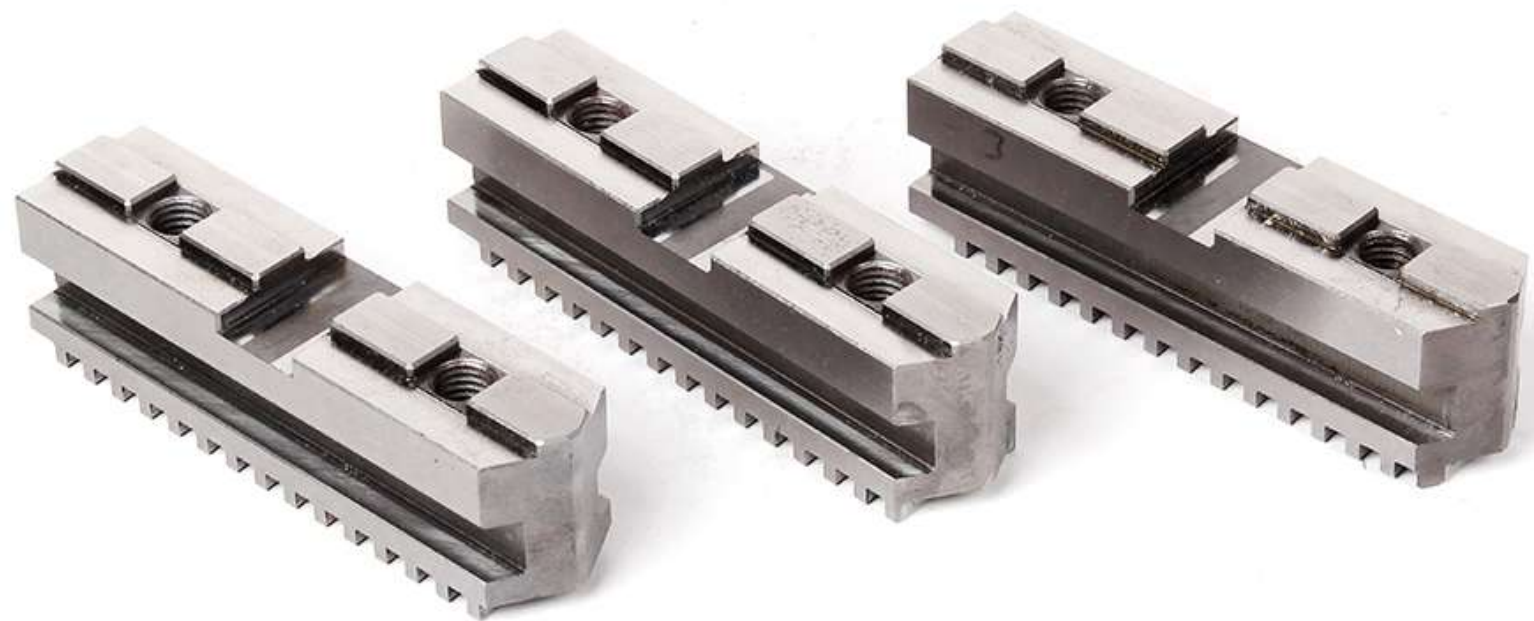

TUMA

MADE IN TURKEY

F max: 126 KN
T max: 43 KN
N max: 4200 rpm
Mass: 35 kg

3

8" TUMA
5-BAR
500-900 RPM
MADE IN TURKEY