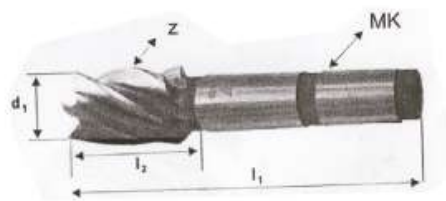

MG		TYPE N	HRC 45	 30°		DIN 6527	TIALN
----	--	-----------	-----------	---	---	-------------	-------

VMS-1/4  
VMS-3/8  
SULAMA HORTUMU

ROTHEN  
MADE IN GERMANY  
8mm

ROTHEN  
MADE IN GERMANY  
8mm O

MG		TYPE N	HRC 45	 30°		DIN 6527	TiAlN
----	--	-----------	-----------	--	--	-------------	-------