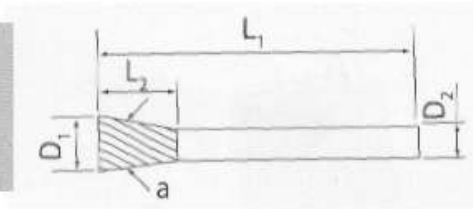

MG		TYPE N	HRC 45	 30°		DIN 6527	TIALN
----	--	-----------	-----------	---	---	-------------	-------

VMS-1/4  
VMS-3/8  
SULAMA HORTUMU

ROTHEN  
MADE IN GERMANY  
8mm

ROTHEN  
MADE IN GERMANY  
8mm O

MG		TYPE N	HRC 45	 30°		DIN 6527	TiAlN
----	--	-----------	-----------	--	--	-------------	-------