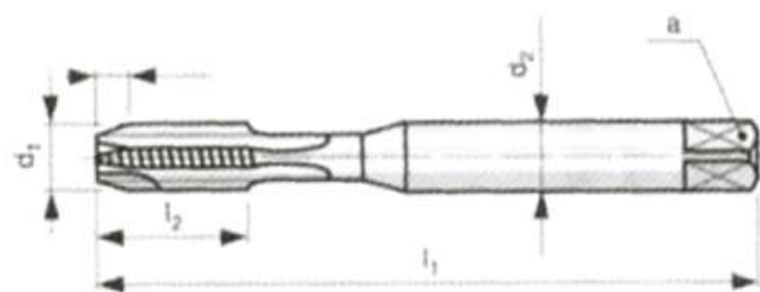

MG		TYPE N	HRC 45	 30°		DIN 6527	TIALN
----	--	-----------	-----------	---	---	-------------	-------

VMS-1/4  
VMS-3/8  
SULAMA HORTUMU

ROTHEN  
MADE IN GERMANY  
8mm

ROTHEN  
MADE IN GERMANY  
8mm O

MG		TYPE N	HRC 45	 30°		DIN 6527	TiAlN
----	--	-----------	-----------	--	--	-------------	-------